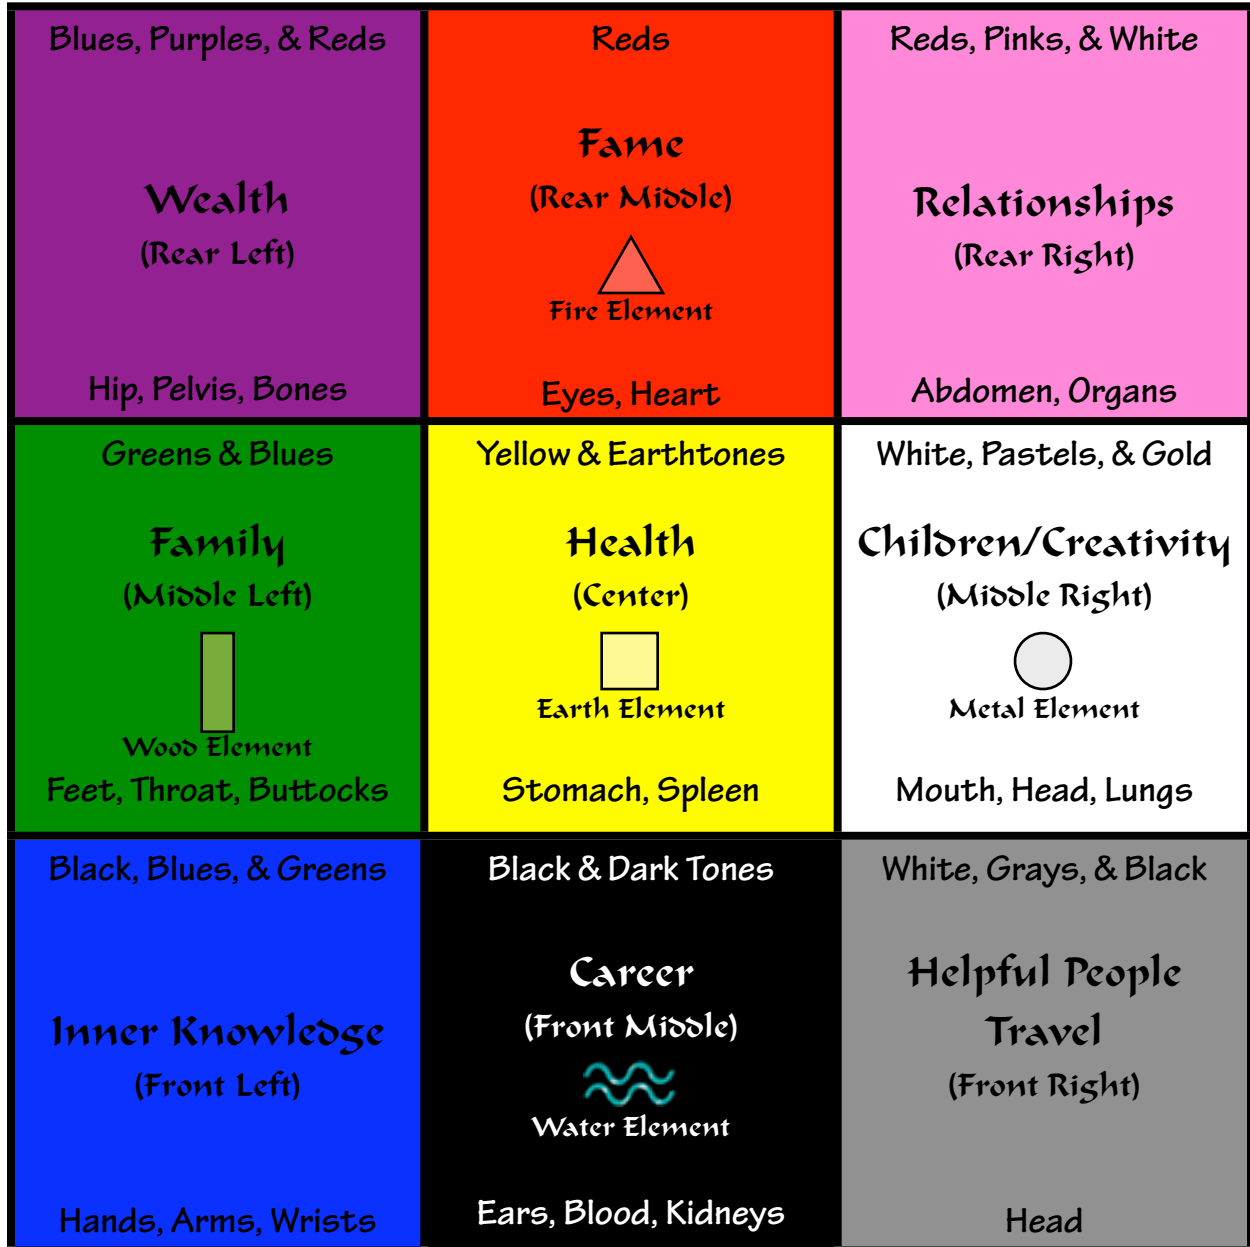

# The Bagua Map

Front Entrance ~ "Three Gate" Method of Orientation